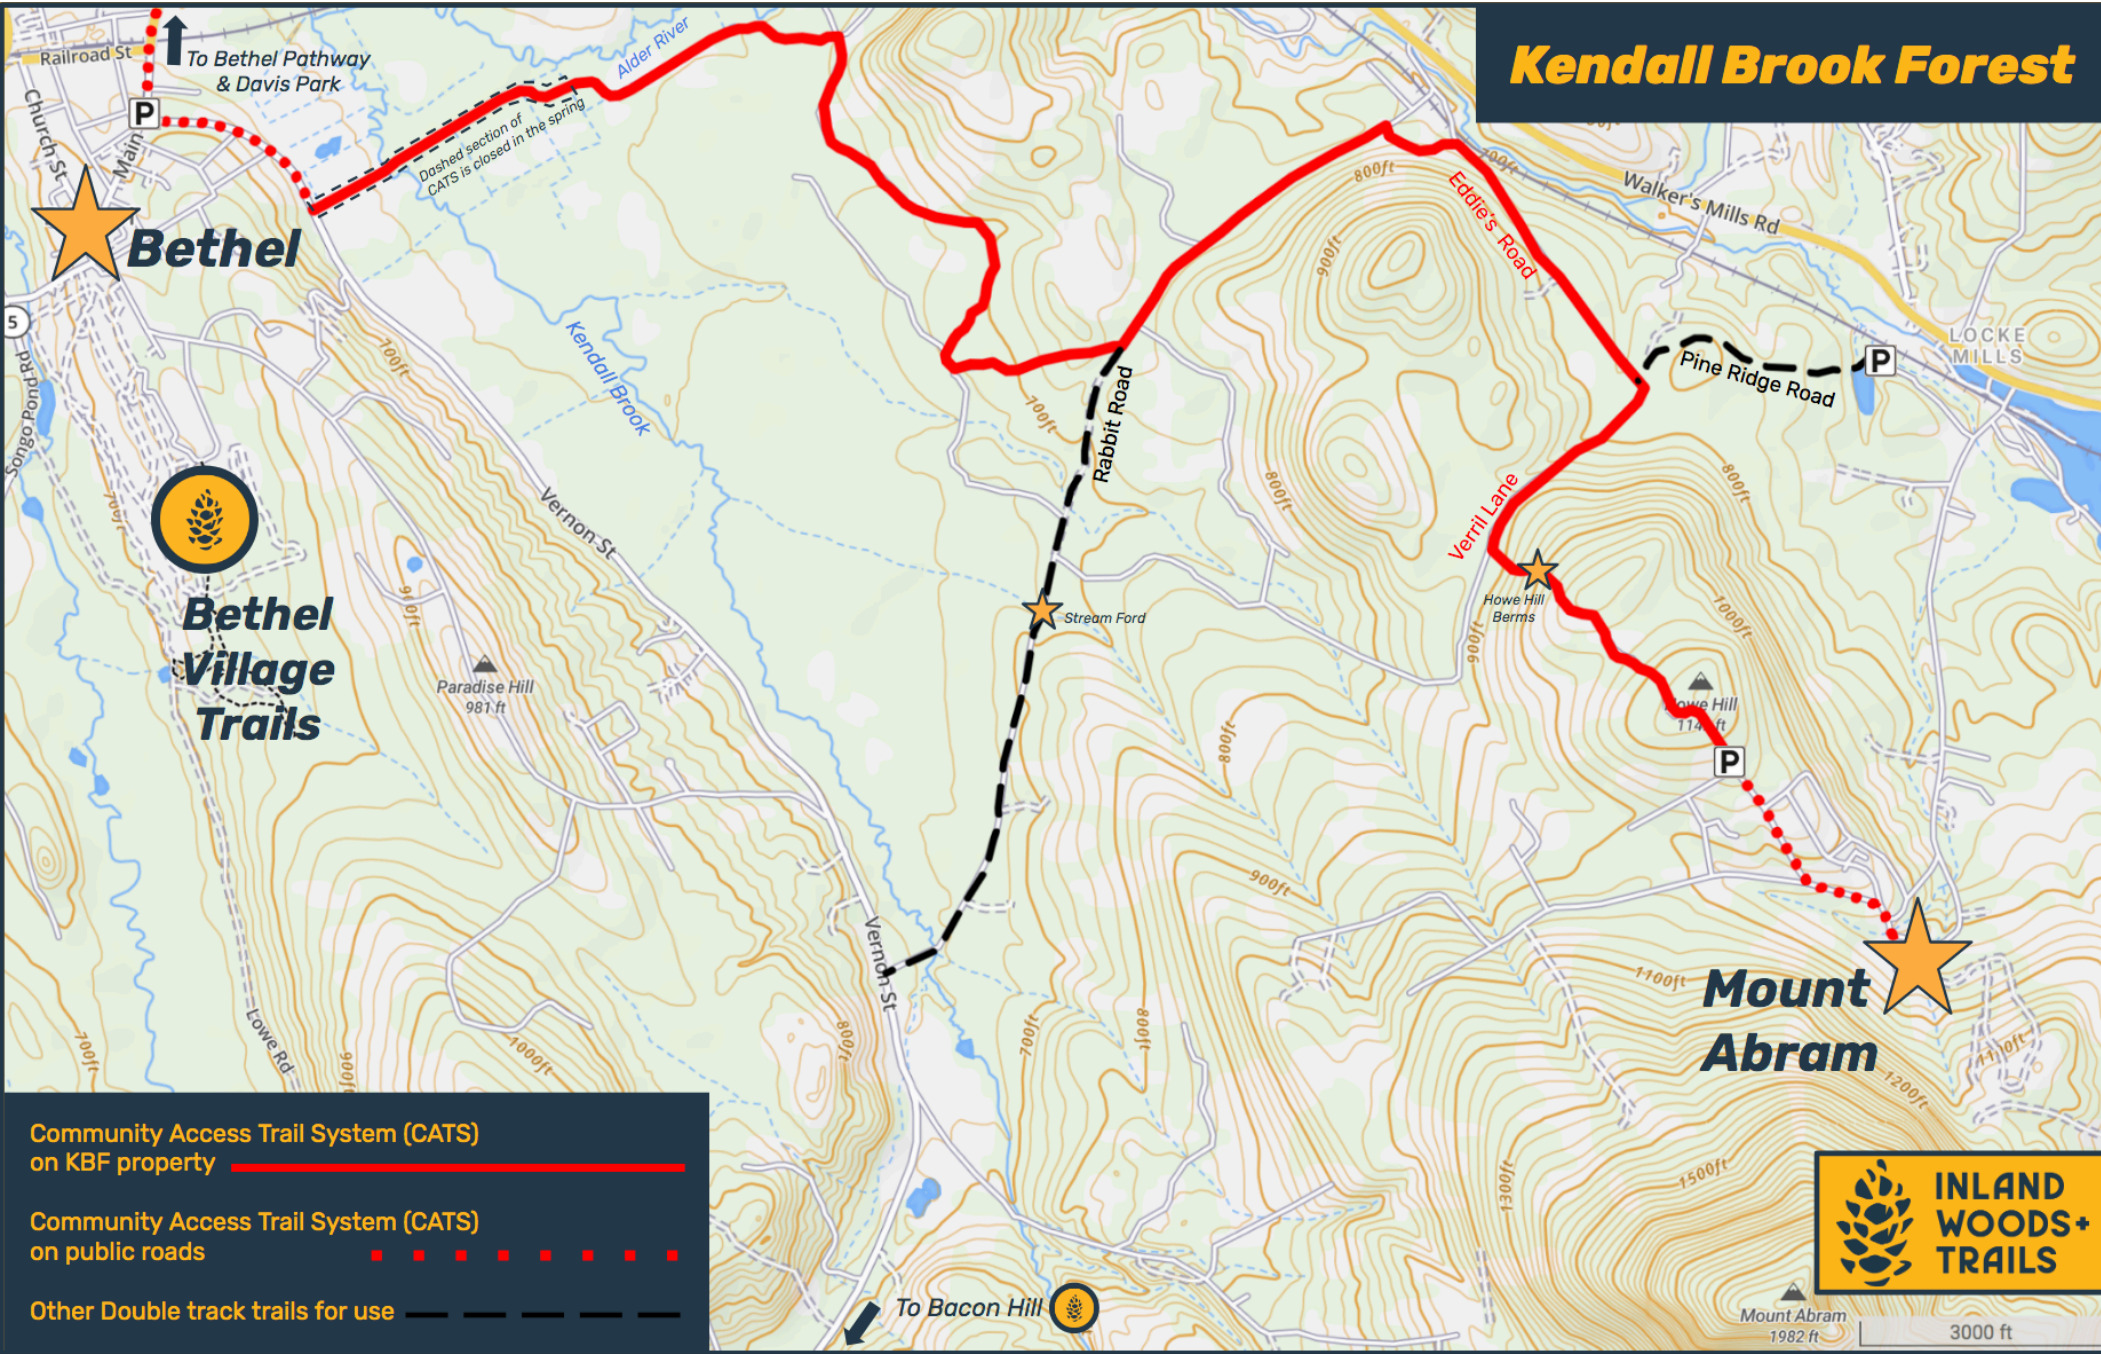

# Kendall Brook Forest

To Bethel Pathway & Davis Park

**Bethel**

**Bethel Village Trails**

**Mount Abram**

- Community Access Trail System (CATS) on KBF property
- Community Access Trail System (CATS) on public roads
- Other Double track trails for use