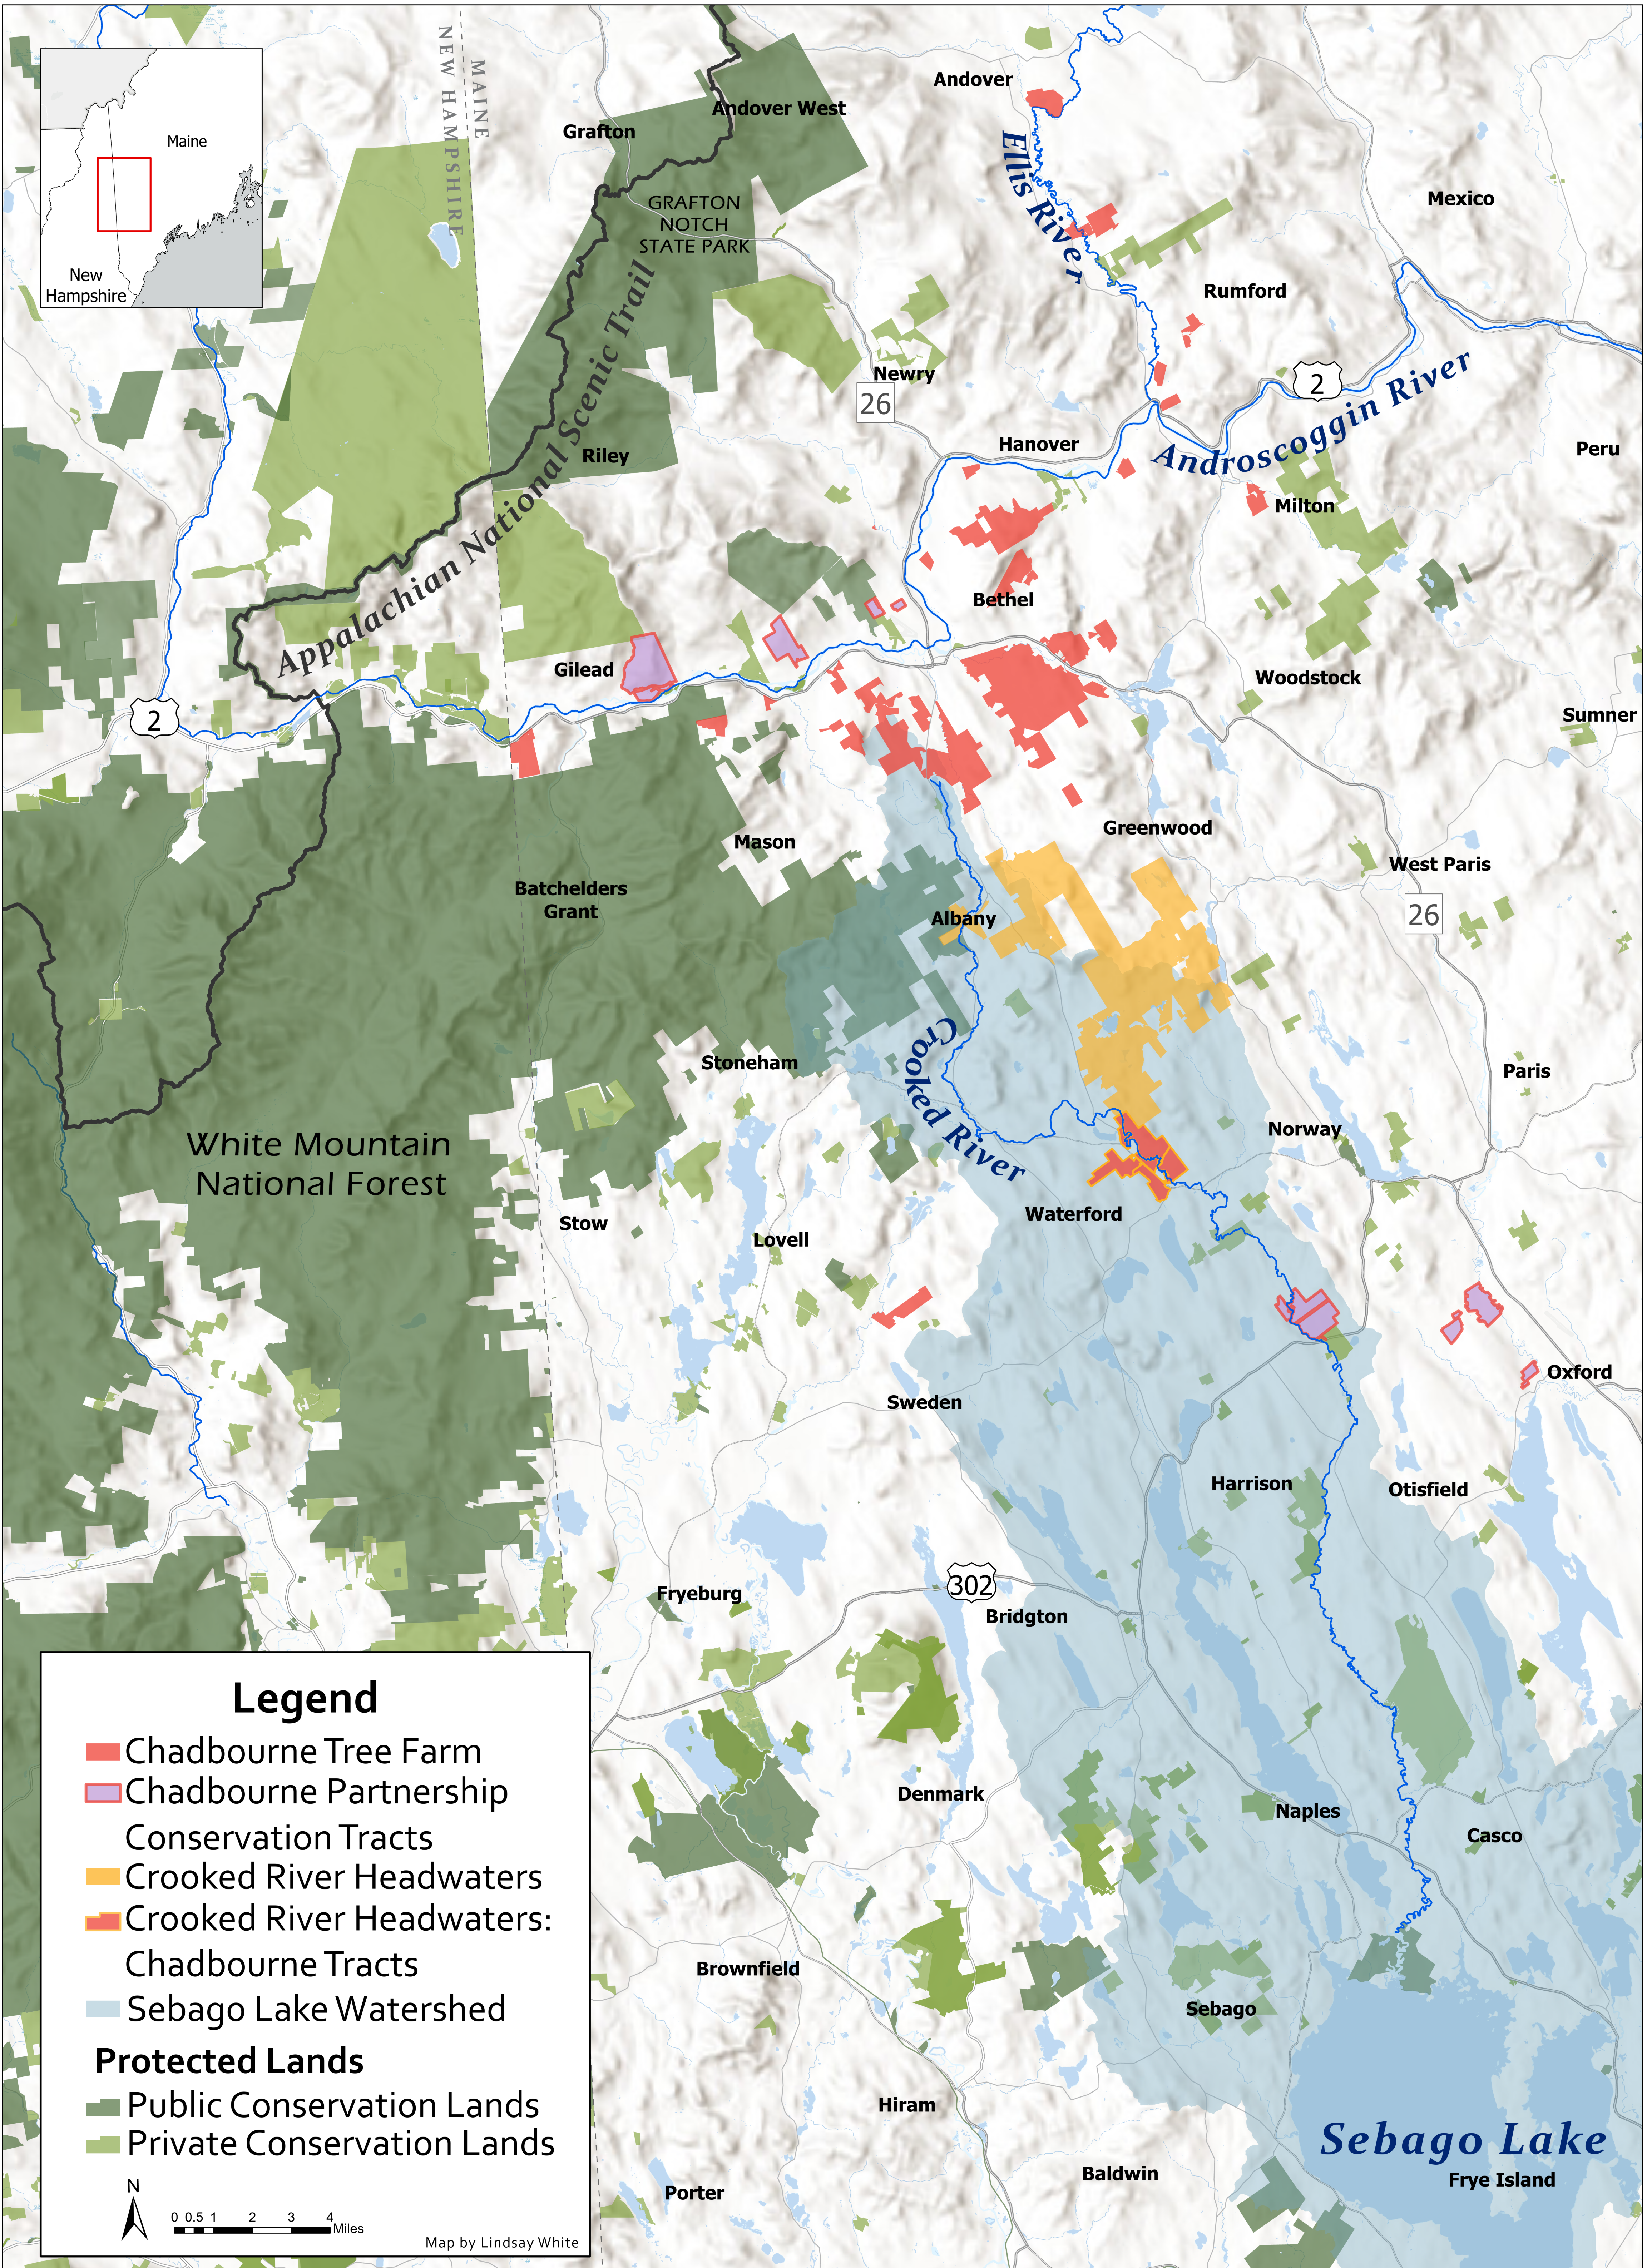

# Chadbourne Tree Farm and Crooked River Headwaters

THE CONSERVATION FUND

## Legend

- Chadbourne Tree Farm
- Chadbourne Partnership
- Conservation Tracts
- Crooked River Headwaters
- Crooked River Headwaters: Chadbourne Tracts
- Sebago Lake Watershed
- Protected Lands**
- Public Conservation Lands
- Private Conservation Lands

0 0.5 1 2 3 4 Miles

Map by Lindsay White